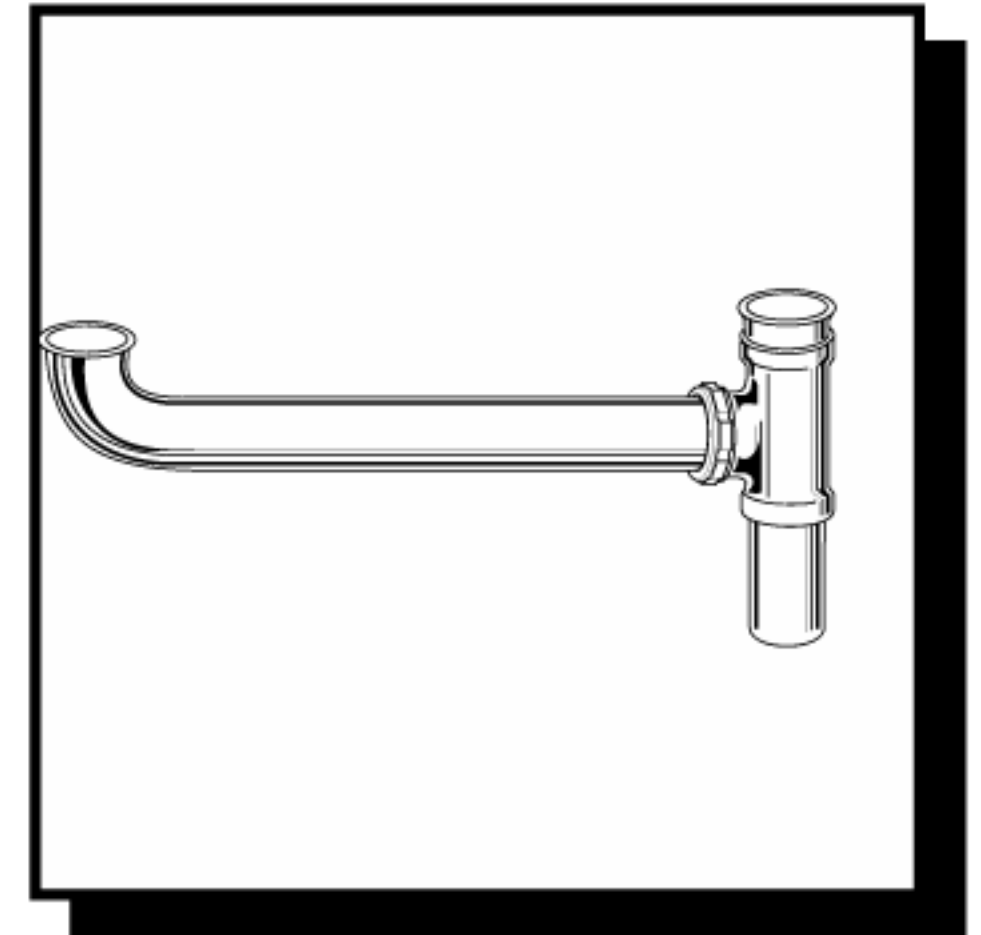

DESCRIPTION

- Hi-line end outlet sink waste, 1-1/2" x 16" - Hi-line 17 gauge.
- Includes: (1) Hi-line arm, (1) die cast nut, (1) rubber washer, (1) cast brass tee - Hi-line, (1) Hi-line nipple, (1) tailpiece.
- Chrome-plated.

**HI-LINE END OUTLET
SINK WASTE
131A-1**