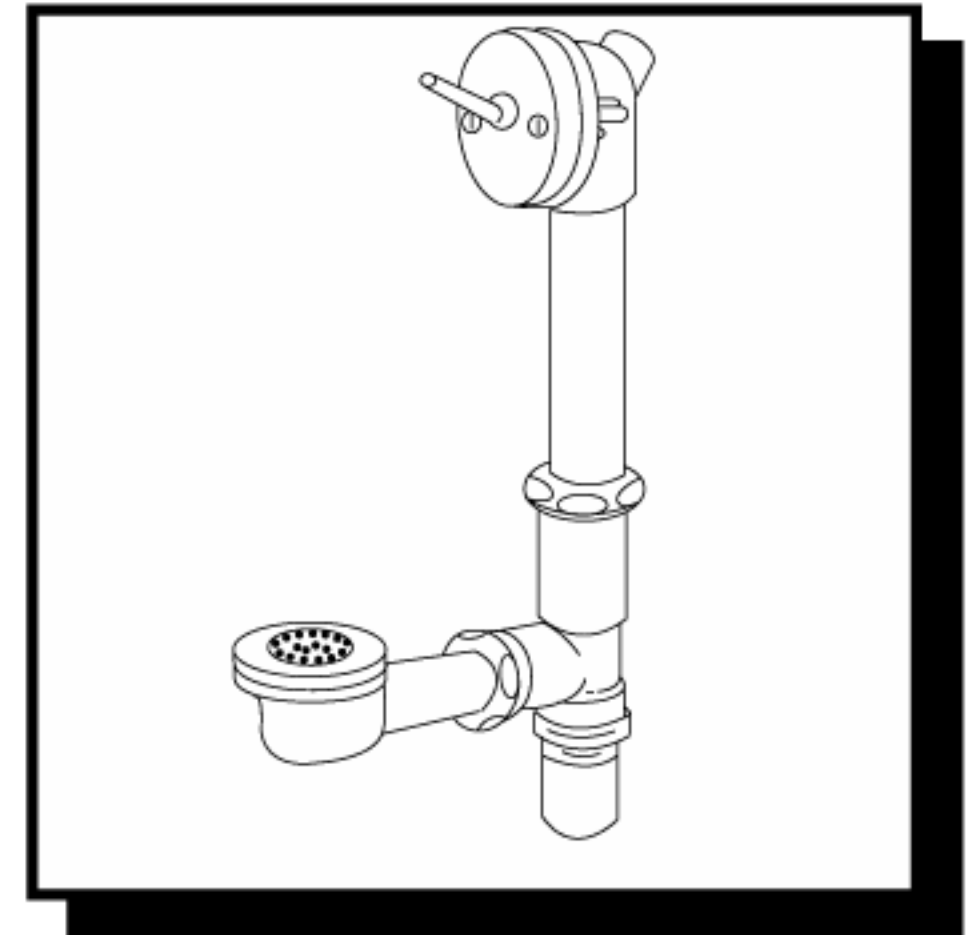

## DESCRIPTION

- Trip lever bath waste with condensate and 1-1/2" hi-tee for 14" and 16" tubs - 20 gauge brass tube
- 1-1/4" waste shoe
- Chrome-plated trim

**BATH WASTE**  
**226C-3**