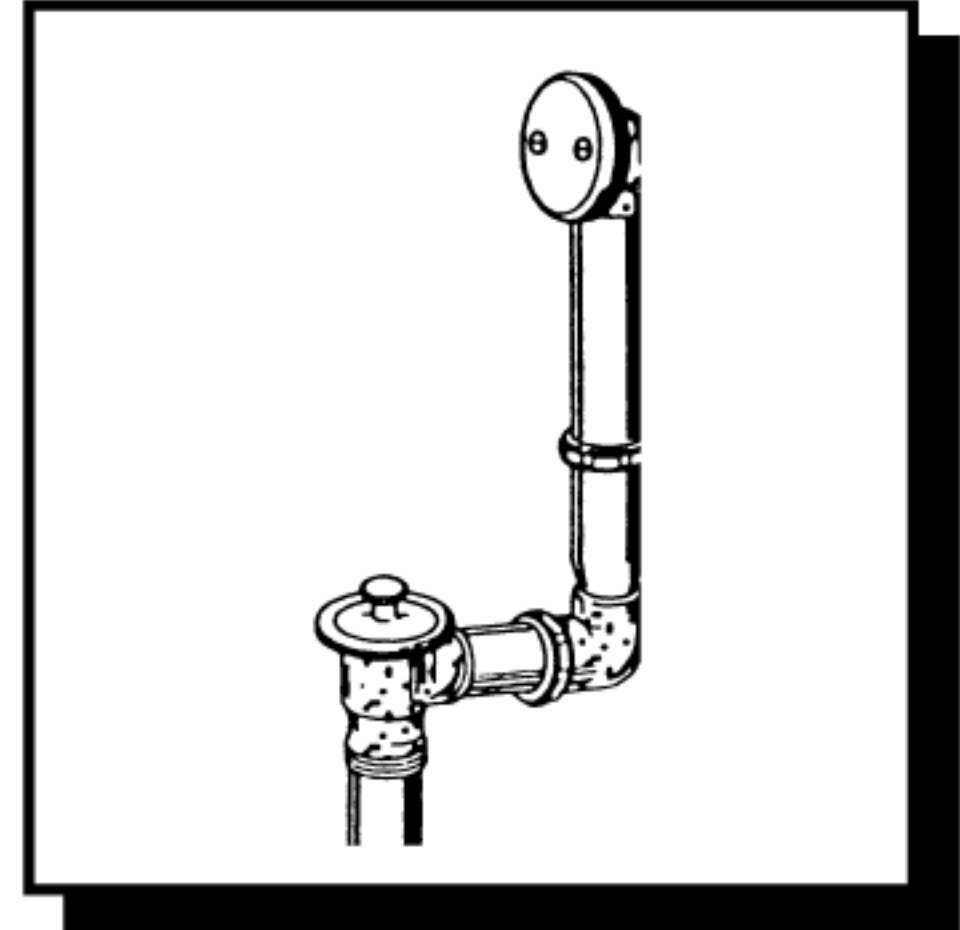

## DESCRIPTION

- Uni-lift bath waste with direct flow for 16" tubs - 20 gauge brass tube
- 1-1/4" waste shoe
- Chrome-plated trim

**BATH WASTE  
227D-3**