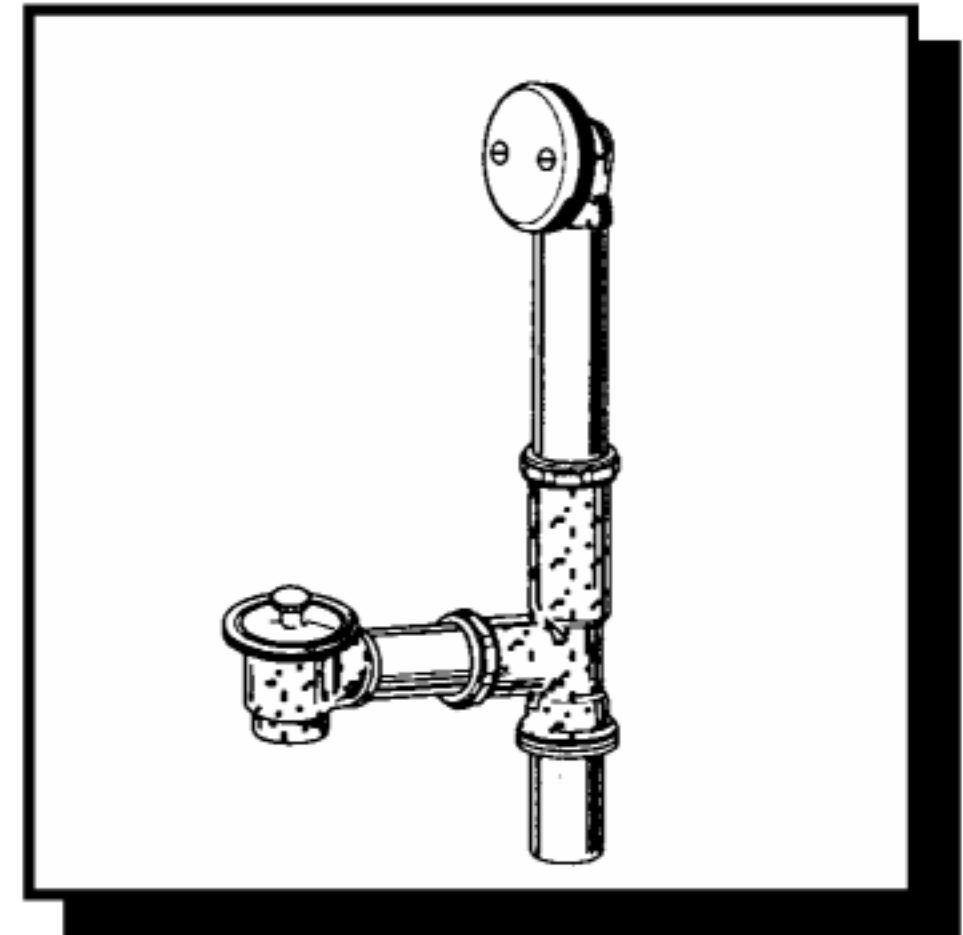

DESCRIPTION

- Uni-lift bath waste for whirlpool tubs - 17 gauge brass tube with brass nuts
- 1-1/2" waste shoe
- Chrome-plated trim
- Max height 22-1/2"
- Max extension 12-1/2"

BATH WASTE
231-17BN-3