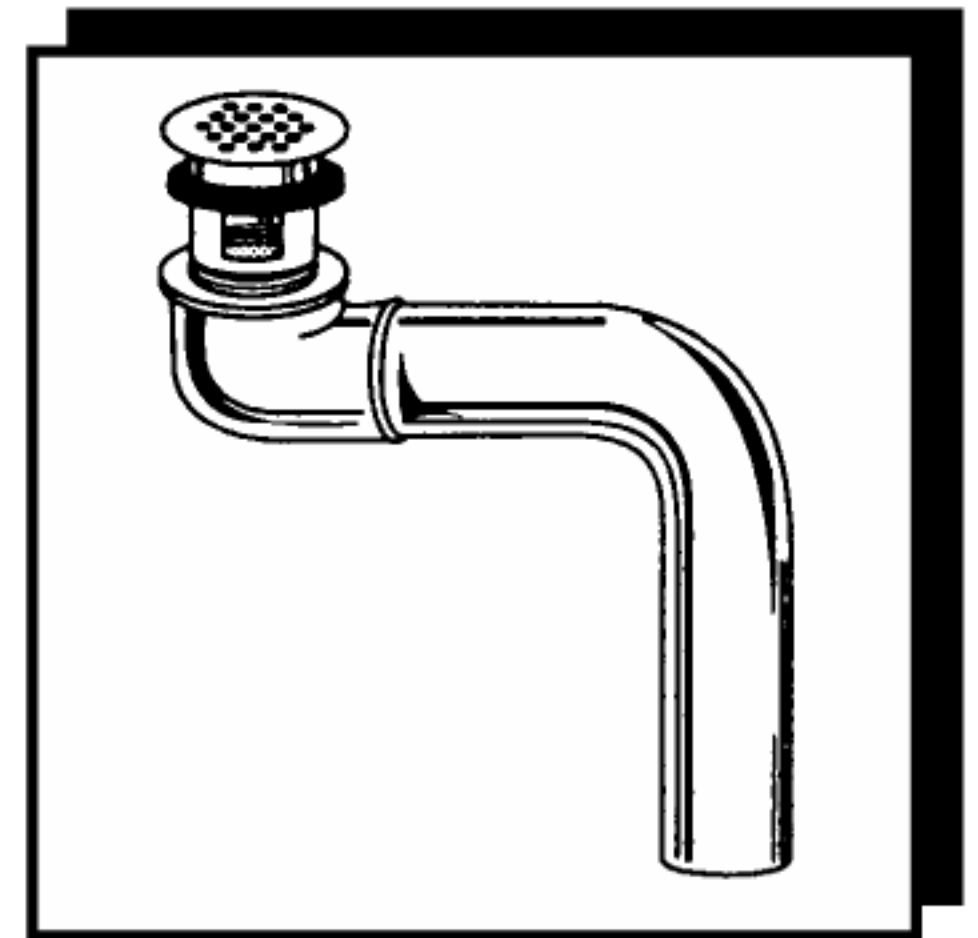

## DESCRIPTION

- Cast Grid Wheelchair P.O. Plug with 1-1/4" 17 gauge Tailpiece, Chrome finished
- Includes: (1) Cast Grid, (1) P.O. Plug with nuts and washers, (1) 90° Elbow, 1-1/4" 17 gauge, (1) Cast Elbow
- Designed for installation in most commercial applications

**CAST GRID P.O. PLUG  
760W-1**