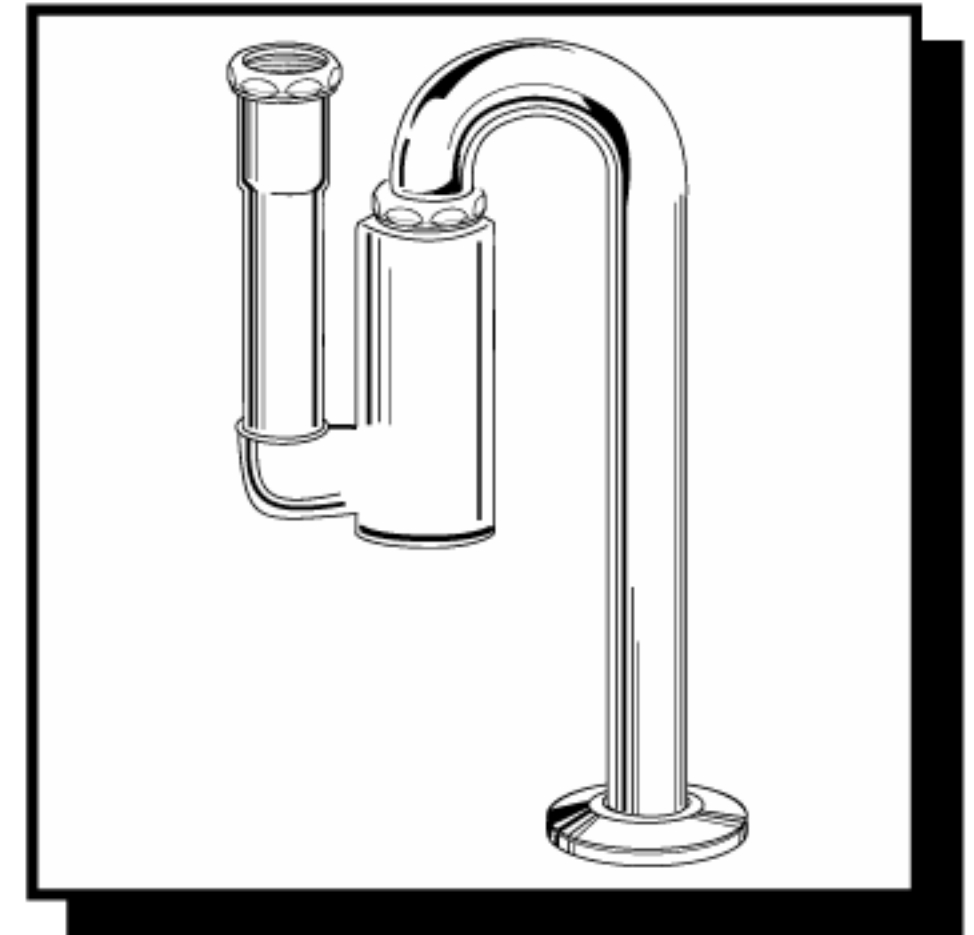

DESCRIPTION

- Anti-Siphon S-Trap 1-1/4", All Cast Body, -17 gauge Tubing with Ground Joint, Cleanout, (1) Flange and (2) Brass Nuts
- Also Includes: (2) Rubber Washers
- Chrome Plated Finish

**S-TRAP
979GBN-1**