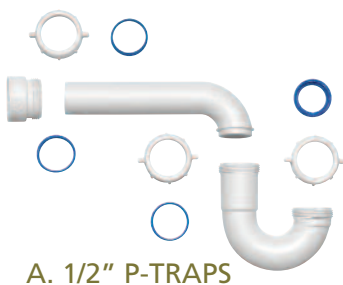

PLASTIC
TUBULAR
WITH
PREMIUM
TRUE BLUE®
WASHERS

Leak Free Connection

Secure Sealing

Superior Materials

Dearborn Brass offers a complete line of lightweight and dependable plastic tubular products for all installations in 1-1/4" and 1-1/2" sizes. Many components are manufactured in the USA. Dearborn tubular meets the industry standards and provides consistent quality and reliability.

Washers Available in Two Sizes:

1-1/4" x 1-1/2" Reducing Washer

1-1/2" Slip Joint Washer

True Blue premium washers are made of specially formulated Blue TPE material. TPE is flexible, easier to install and provides a secure seal.

FEATURES

- 1 True Blue Washers fill the gap between the tubing and the nut, when compressed by the nut, creating a tight connection.
- 1 The flexibility of the elastomer washer combined with the tapered design provides ultimate leak protection.
- 1 Thermoplastic Elastomers (TPE) advanced formulation prevents drying out and cracking.
- 1 The material has a superior flex fatigue resistance and extends the life of the product.
- 1 TPE advanced properties allows washer to retain its shape when compared to traditional rubber.
- 1 Long-term leak free connection.
- 1 Washers are manufactured in United States.
- 1 IAPMO Listed.

P=White, Polypropylene. A=Black, Polypropylene.

Brass Tubular and Strainers

Dearborn Brass offers a wide range of brass tubular products in 1-1/4" and 1-1/2" sizes. Premium quality brass products are available in 17, 20 and budget gauge with chrome or rough brass to fit a variety of needs. Many options are available including hi-line and slip joint connections, brass nuts, deep flanges, ground joints, washer joints and other accessories.