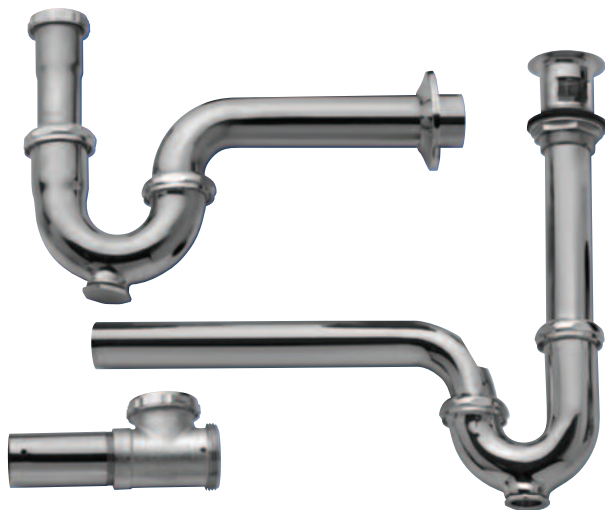

FEATURES

- 1 True Blue Washers fill the gap between the tubing and the nut, when compressed by the nut, creating a tight connection.
- 1 The flexibility of the elastomer washer combined with the tapered design provides ultimate leak protection.
- 1 Thermoplastic Elastomers (TPE) advanced formulation prevents drying out and cracking.
- 1 The material has a superior flex fatigue resistance and extends the life of the product.
- 1 TPE advanced properties allows washer to retain its shape when compared to traditional rubber.
- 1 Long-term leak free connection.
- 1 Washers are manufactured in United States.
- 1 IAPMO Listed.

P=White, Polypropylene. A=Black, Polypropylene.

Brass Tubular and Strainers

Dearborn Brass offers a wide range of brass tubular products in 1-1/4" and 1-1/2" sizes. Premium quality brass products are available in 17, 20 and budget gauge with chrome or rough brass to fit a variety of needs. Many options are available including hi-line and slip joint connections, brass nuts, deep flanges, ground joints, washer joints and other accessories.

Dearborn Brass has the most comprehensive collection of standard and bar sink strainers in the industry. The assortment includes a full-line of American-made sink strainers, decorator strainers and disposer flanges. Strainers are available in the most popular body styles, including threaded body, locking cup and easy mount. Products are manufactured in a choice of materials including brass, stainless steel, and chip resistant plastic. Dearborn Brass decorator series of plastic strainers and disposer flanges includes all of the preferred finishes.