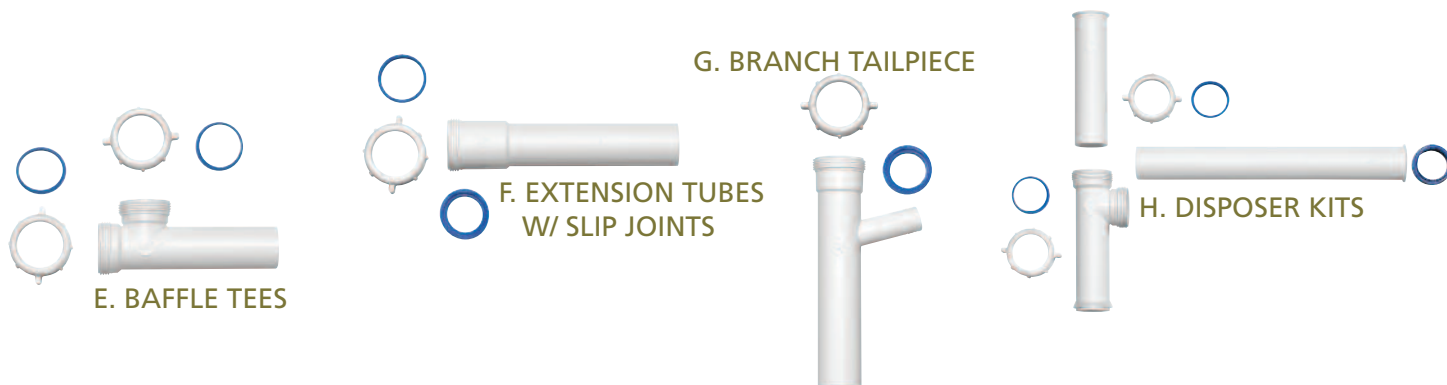

P=White, Polypropylene. A=Black, Polypropylene.

Brass Tubular and Strainers

Dearborn Brass offers a wide range of brass tubular products in 1-1/4" and 1-1/2" sizes. Premium quality brass products are available in 17, 20 and budget gauge with chrome or rough brass to fit a variety of needs. Many options are available including hi-line and slip joint connections, brass nuts, deep flanges, ground joints, washer joints and other accessories.